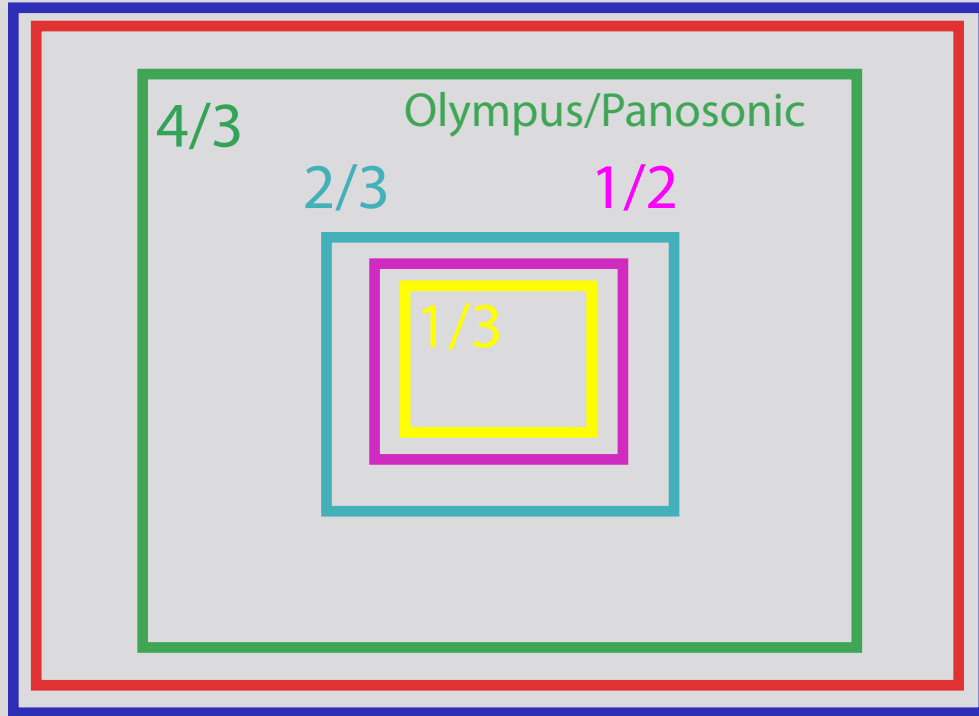

# Full frame 35 mm Sensor 1.1 factor (Nikon FX format)

1.5 X Crop Factor

1.6 X Crop Factor

(Nikon  
cropped  
DX  
format  
as the  
D7100)

(Canon  
cropped  
ASP-C  
as the  
EOS 70D)

36 mm

24 mm